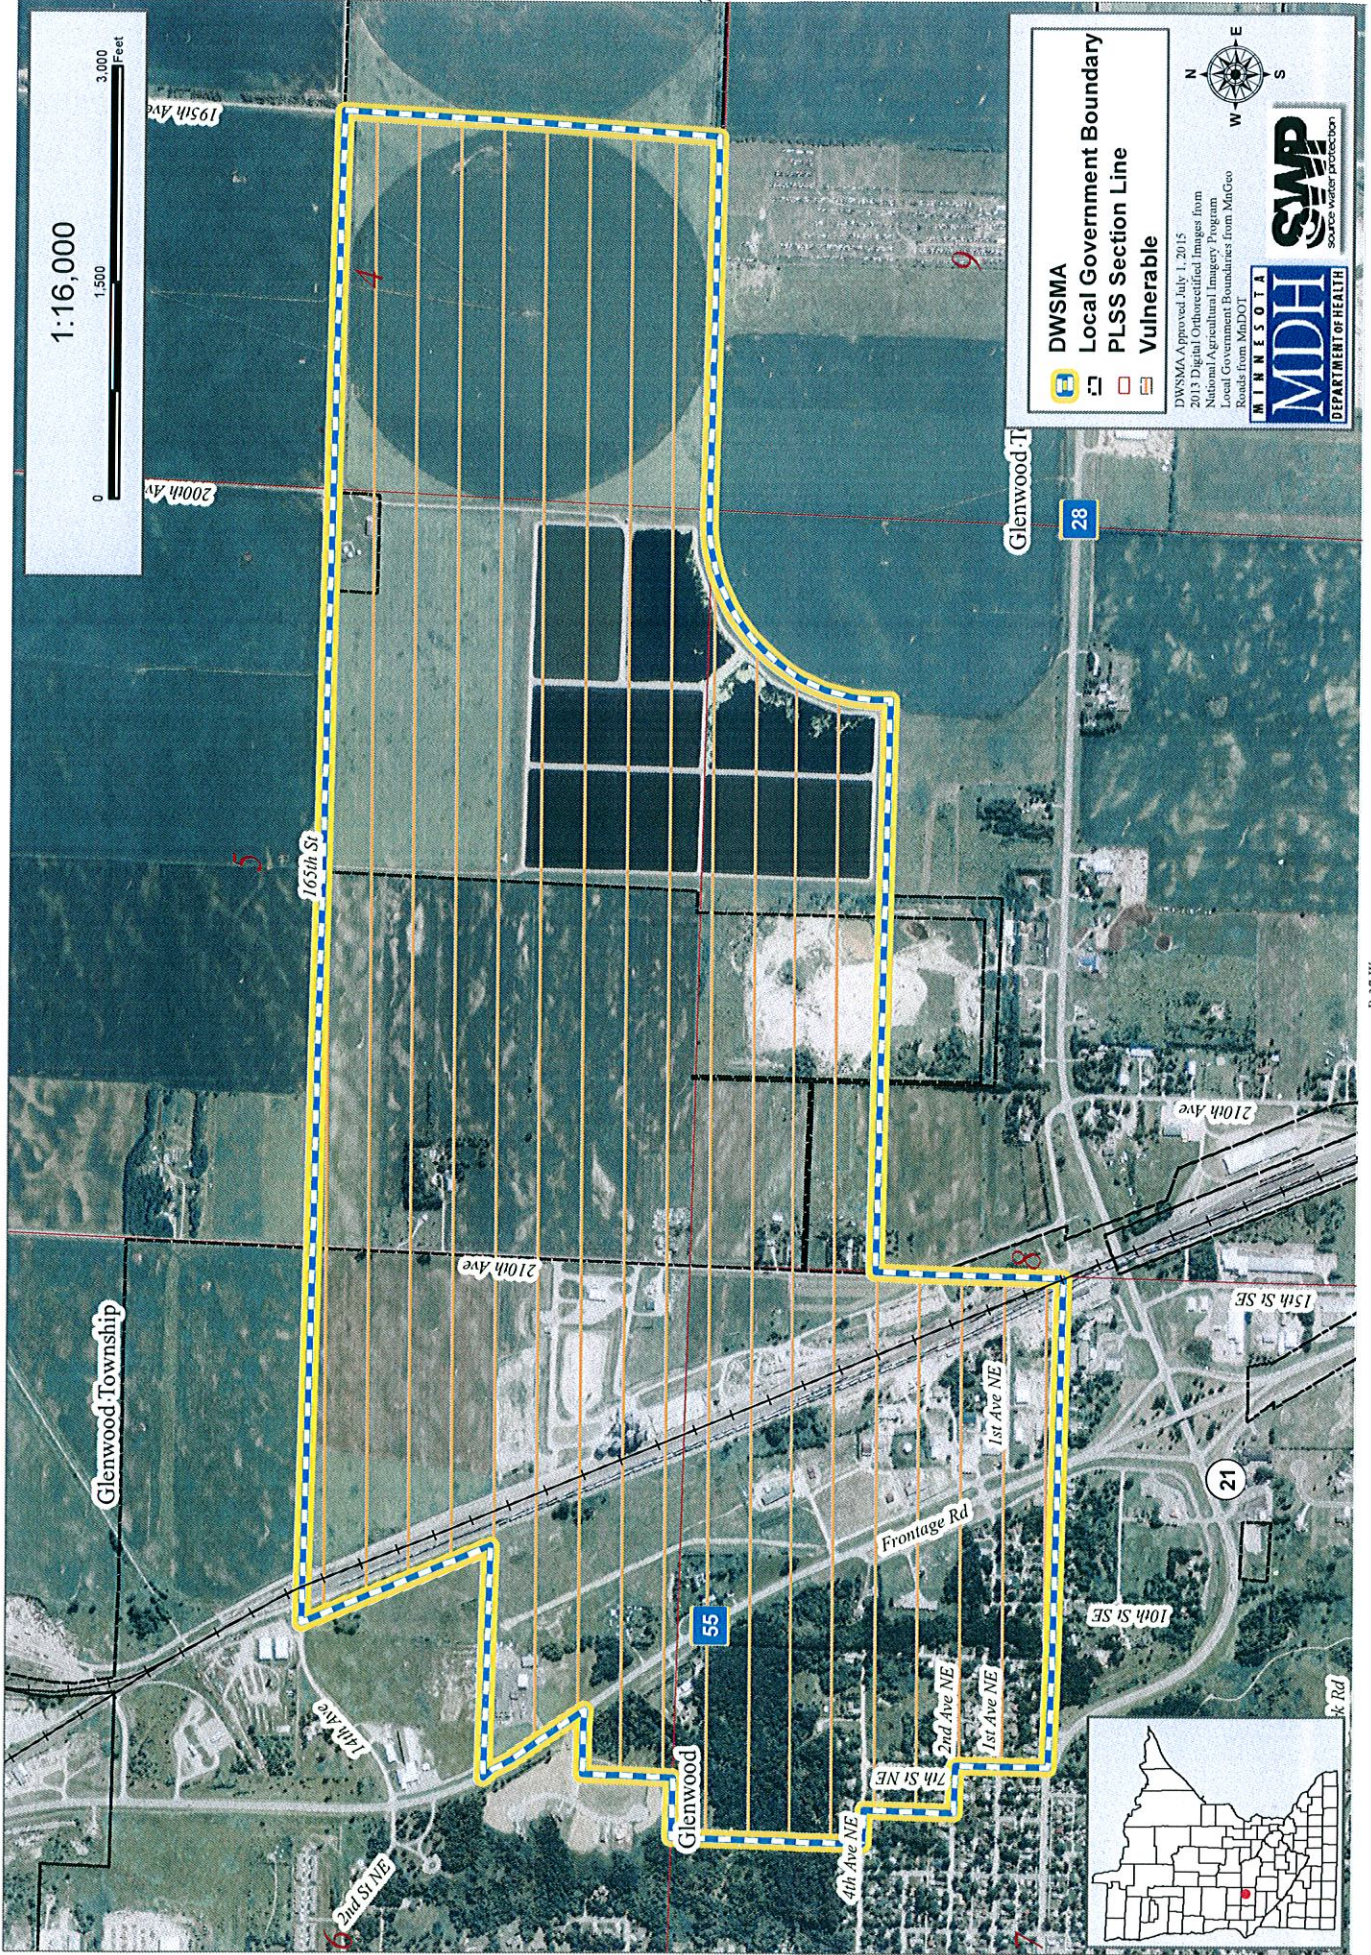

Glenwood Drinking Water Supply Management Area (DWSMA) MN-00821 - Vulnerable

R 37 W

R 37 W